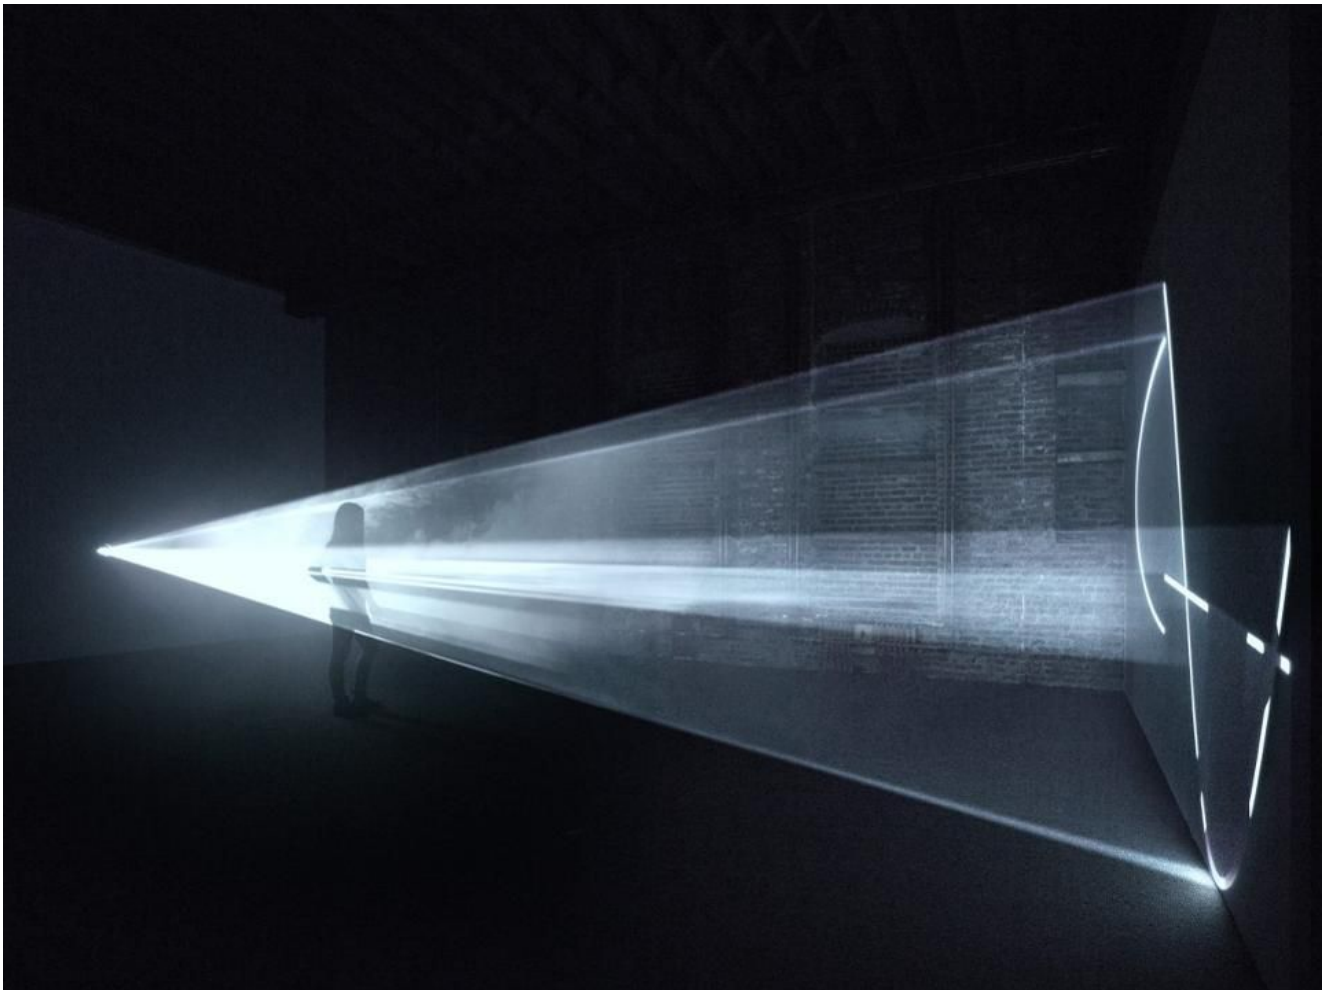

SEAN KELLY

Walsh, Brianne. "A Cone of Light in Space is Something You Can Understand Immediately," *Forbes*, January 12, 2018

Forbes

A Cone Of Light In Space Is Something You Can Understand Immediately

At Pioneer Works, there are four vertical installations projected from the ceiling, and two horizontal installations in side rooms with much less cavernous dimensions. On the morning of the press preview, cloaked in the anonymity of darkness, people allowed themselves to relax in the space. Slouched against walls, they witnessed the swirling smoke from positions of repose. Some stepped into the light itself, and lay on their backs in the center of the columns. This is encouraged. The floor at Pioneer Works is heated. My toddler, asleep in her stroller, woke up from her nap in the midst of the darkness. Rather than reacting with terror to the sudden change in her environment, she opened her eyes wider. "Wow," she told me.

Solid Light Works is open at Pioneer Works through March 11, 2018. The exhibition is accompanied by a music series entitled *Four Simultaneous Soloists*. Curated by the composer David Grubbs, it will feature performances by C. Spencer Yeh, Che Chen and Yoshi Wada, among others. For more information, visit Pioneer Works' website.